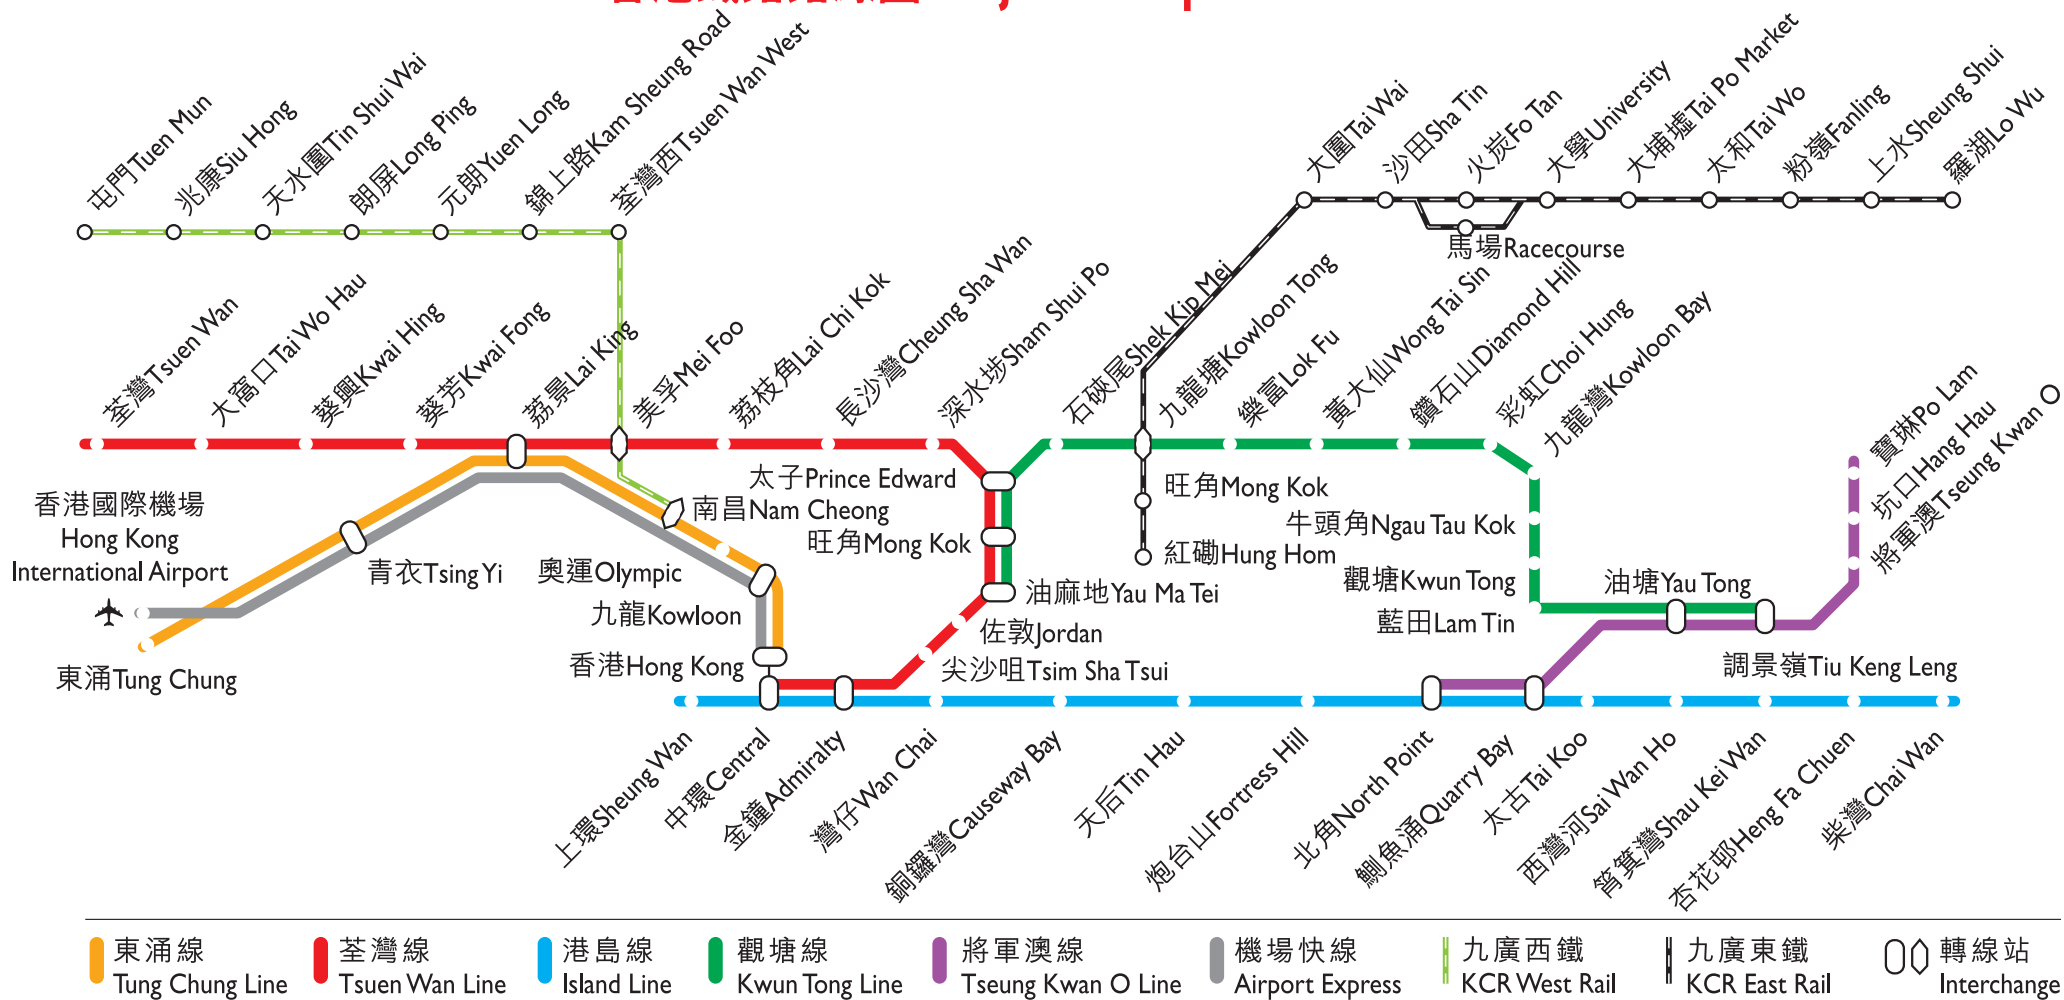

# 香港鐵路路線圖 Major Transportation Routes

此圖只供參考，並非按比例繪製。This map is for information purposes only. It has not been drawn to scale.